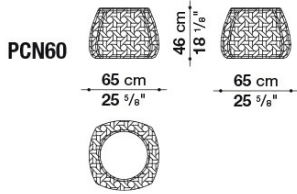

Technical drawings

PCN60