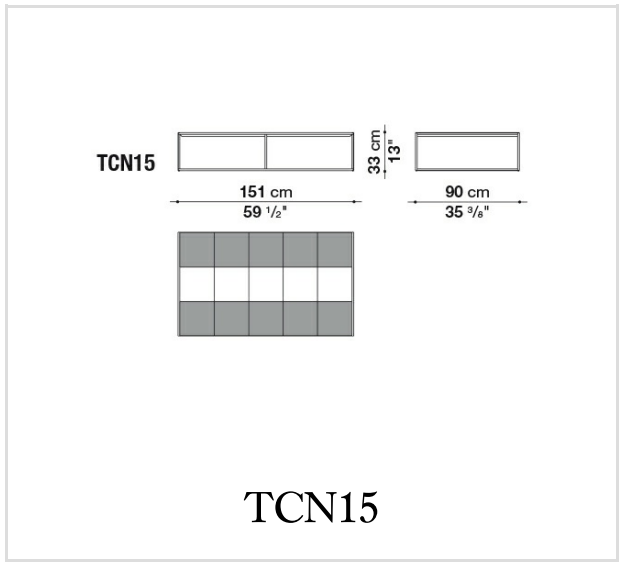

PCN110

B&B Italia reserves the right to make technological and aesthetic improvements to its models, including changes to the sizes and materials, without notice. The technical drawings do not define the details of the product. The measurements shown are indicative and may undergo changes. In particular, the dimensions relevant to the padded parts are subject to usage tolerances over time caused by the normal adjustment of the padding. For the specific information, please contact the dealer closest to you.