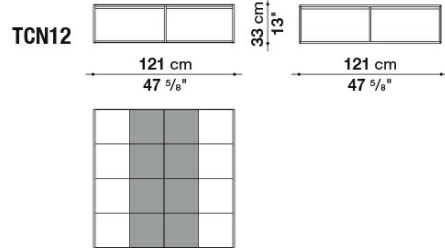

Technical drawings

PCN60

PCN80

TCN12