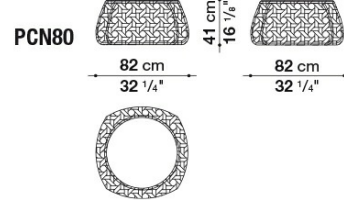

Technical drawings

PCN60

PCN80

TCN12