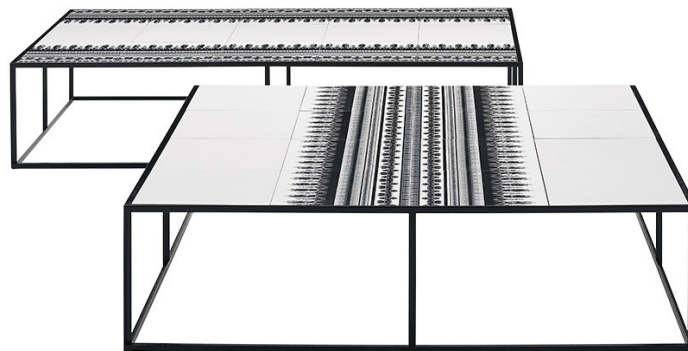

Canasta

SMALL TABLES

Patricia Urquiola

Description

A family of seating featuring a maxi-interlacing of polyethylene fibre ribbon in white. There are many typologies: circular and linear sofas, armchairs, chairs and service elements that have exclusive fabric covers in the variations of plain colour, mélange and multi-coloured design. All these very comfortable seating have frames in aluminium with weather resistant polyester powder painting. They are available in the colours white with interlacing in polyethylene fibre in the same colour as the frames. The circular seat can also be fitted with a light foldable canopy that reduces the passage of sunlight by up to 92%. The seat can also have a swivel base that rotates 360°. The Canasta collection includes tables and service elements in different sizes. The tables frames are in aluminium and the service elements frames are in steel. Both frames are painted with weather resistant polyester powder). The tops are covered with exclusive tiles with decorative patterns.

Technical information

Frame (PCN60-PCN80-PCN110):
aluminium

Frame finish (PCN60-PCN80-PCN110):
polyester powder painting

Interlacing (PCN60-PCN80-PCN110):
polyethylene

Tray (PCN60-PCN80-PCN110):
painted steel

Top (TCN12-TCN15):
porcelain stoneware with decoration

Frame (TCN12-TCN15):
painted steel

Ferrules:
thermoplastic material

Cover cloth:
polyester on synthetic support

Technical drawings

PCN60

PCN80

PCN110