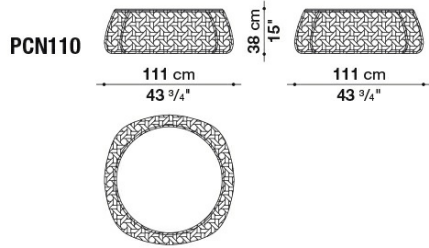

Technical drawings

PCN60

PCN80

TCN12