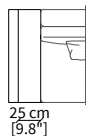

BOOK: Armrest as bookholder with structure in solid wood wengé colour or veneered walnut canaletto; armrest width 27cm.

CASE 36/CASE 56: armrest with base in wood with padding in polyurethane foam with doubled protective cover, integrated with fixed bookcase in metal covered in hide leather "cuoio" or leather. Armrest width either 36cm or 56cm.

DAVIS

Design Gianfranco Frigerio

BRACCIOLI / ARMRESTS

cod. 12148

Bracciolo CASE 36 cm / Armrest CASE 36 cm

cod. 12526

Bracciolo CASE 56 cm / Armrest CASE 56 cm

cod. 12138