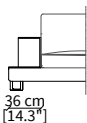

DAVIS

Design Gianfranco Frigerio

BRACCIOLI / ARMRESTS

cod. 12148

Bracciolo CASE 36 cm / Armrest CASE 36 cm