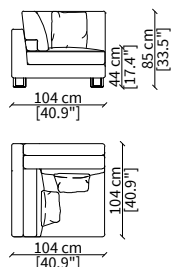

ELEMENTO ANGOLO / CORNER ELEMENT

cod. 12118

Elemento 104x104 cm / Element 104x104 cm