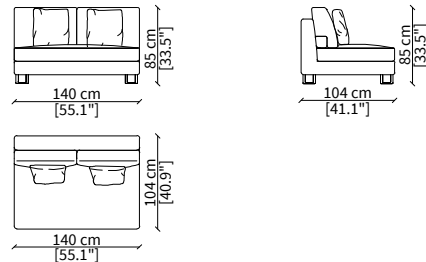

cod. 12105

Elemento 140 cm / Element 140 cm