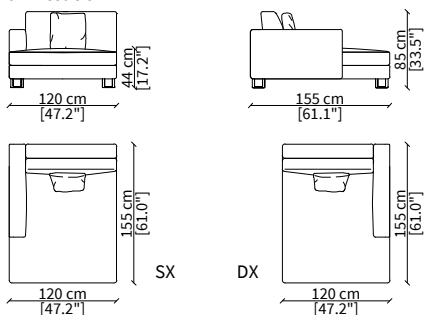

cod. 12115

Elemento 120 cm bracciolo OUT / Element 120 cm armrest OUT