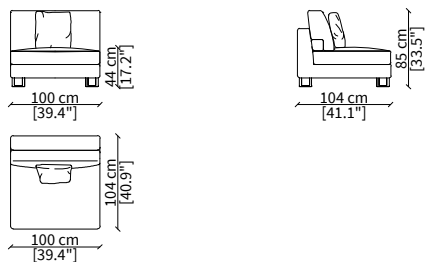

ELEMENTI CENTRALI / CENTRAL ELEMENTS

cod. 12103

Elemento 100 cm / Element 100 cm