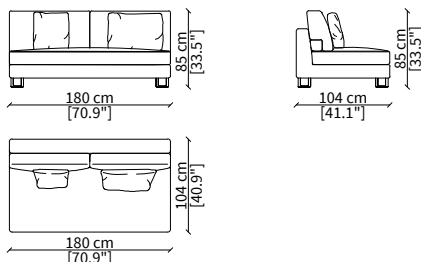

cod. 12107

Elemento 180 cm / Element 180 cm