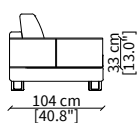

DAVIS

Design Gianfranco Frigerio

BRACCIOLI / ARMRESTS

cod. 12148

Bracciolo CASE 36 cm / Armrest CASE 36 cm