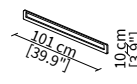

Dimensions in centimeter if not differently indicated.
The Company reserves the right to change the models without any advance notice.
Tolerance on the given sizes +/- 2%.

cod. 12127

Bracciolo FLAT 74 cm / Armrest FLAT 74 cm

PIEDINI / FEET

MC - MB - MN

Piedini M 30x10 cm / Feet M 30x10 cm

CC - CB - CN

Piedini C 23x10 cm / Feet C 23x10 cm

LC - LB - LN

Piedini L 101x10 cm / Feet L 101x10 cm

PC - PB - PN