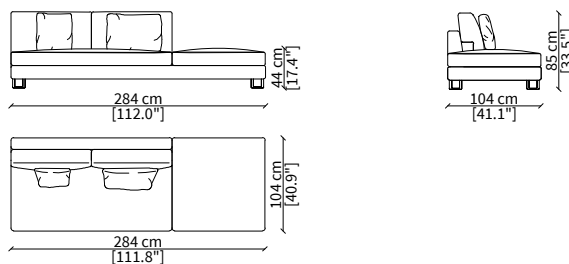

cod. 12141

Elemento 284 cm / Element 284 cm