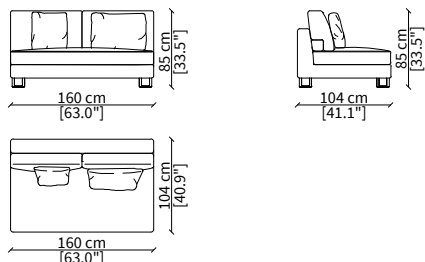

cod. 12106

Elemento 160 cm / Element 160 cm