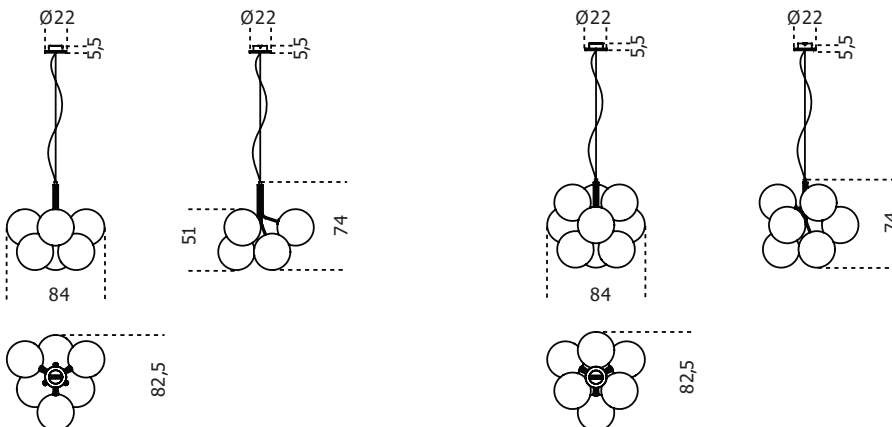

Gallotti&Radice

Bolle Cielo

2020

Hanging lamp with dimmable LED light with 6 or 9 transparent mouth-blown glass spheres. Metal parts in hand burnished brass. Supplied with 4 meters long electric and steel cables in order to customize height.

Cm (L x W x H)

Versione con 6 sfere / 6 spheres version
82.5 x 84 x 74

Versione con 9 sfere / 9 spheres version
82.5 x 84 x 74

Inches (L x W x H)

Versione con 6 sfere / 6 spheres version
32½ x 33¼ x 29¼

Versione con 9 sfere / 9 spheres version
32½ x 33¼ x 29¼