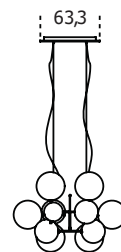

Bolle Orizzontale

2019

Hanging lamp with dimmable LED light. Available 10 or 16 transparent mouth-blown glass spheres. Metal parts in hand burnished brass. Supplied with cable 4mt long to customize height.

Cm (L x W x H)

Versione a 10 sfere / 10 spheres version
200 x 120 x 85

Versione a 16 sfere / 16 spheres version
300 x 120 x 85

Inches (L x W x H)

Versione a 10 sfere / 10 spheres version
78¾ x 47¼ x 33½

Versione a 16 sfere / 16 spheres version
118¼ x 47¼ x 33½