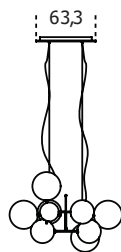

Bolle Orizzontale

2019

Hanging lamp with dimmable LED light. Available 10 or 16 transparent mouth-blown glass spheres. Metal parts in hand burnished brass. Supplied with cable 4mt long to customize height.

Cm (L x W x H)

Versione a 10 sfere / 10 spheres version
200 x 120 x 85

Versione a 16 sfere / 16 spheres version
300 x 120 x 85

Inches (L x W x H)

Versione a 10 sfere / 10 spheres version
78¾ x 47¼ x 33½

Versione a 16 sfere / 16 spheres version
118¼ x 47¼ x 33½