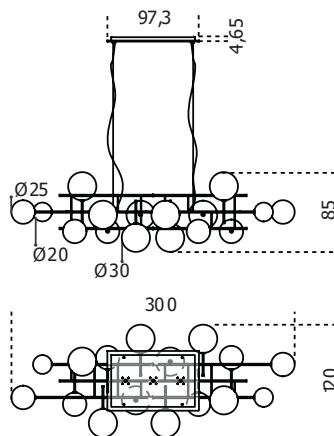

Bolle Orizzontale

2019

Hanging lamp with dimmable LED light. Available 10 or 16 transparent mouth-blown glass spheres. Metal parts in hand burnished brass. Supplied with cable 4mt long to customize height.

Cm (L x W x H)

Versione a 10 sfere / 10 spheres version
200 x 120 x 85

Versione a 16 sfere / 16 spheres version
300 x 120 x 85

Inches (L x W x H)

Versione a 10 sfere / 10 spheres version
78¾ x 47¼ x 33½

Versione a 16 sfere / 16 spheres version
118¼ x 47¼ x 33½