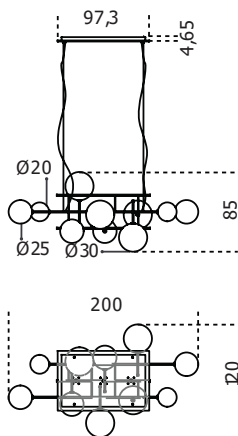

Bolle Orizzontale

2019

Hanging lamp with dimmable LED light. Available 10 or 16 transparent mouth-blown glass spheres. Metal parts in hand burnished brass. Supplied with cable 4mt long to customize height.

Cm (L x W x H)

Versione a 10 sfere / 10 spheres version
200 x 120 x 85

Versione a 16 sfere / 16 spheres version
300 x 120 x 85

Inches (L x W x H)

Versione a 10 sfere / 10 spheres version
78¾ x 47¼ x 33½

Versione a 16 sfere / 16 spheres version
118¼ x 47¼ x 33½