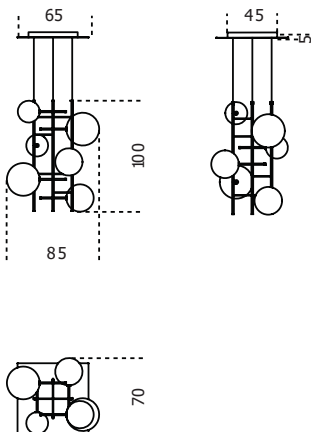

Gallotti&Radice

Bolle Tela

2018

Hanging lamp with dimmable LED light with 6 or 8 transparent mouth-blown glass spheres. Metal parts in hand burnished brass. Supplied with cable 4mt long to customize height.

Cm (L x W x H)

Versione con 6 sfere / 6 spheres version

85 x 70 x 100

Versione con 8 sfere / 8 spheres version

85 x 75 x 180

Inches (L x W x H)

Versione con 6 sfere / 6 spheres version

33½ x 27¾ x 39½

Versione con 8 sfere / 8 spheres version

33½ x 29¾ x 71

Finishings

Glass

Transparent

Metal

Hand burnished
brass