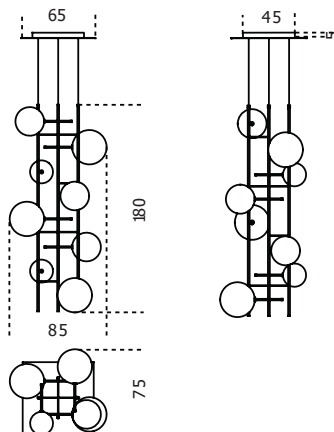

Gallotti&Radice

Bolle Tela

2018

Hanging lamp with dimmable LED light with 6 or 8 transparent mouth-blown glass spheres. Metal parts in hand burnished brass. Supplied with cable 4mt long to customize height.

Cm (L x W x H)

Versione con 6 sfere / 6 spheres version

85 x 70 x 100

Versione con 8 sfere / 8 spheres version

85 x 75 x 180

Inches (L x W x H)

Versione con 6 sfere / 6 spheres version

33½ x 27¾ x 39½

Versione con 8 sfere / 8 spheres version

33½ x 29¾ x 71

Finishings

Glass

Transparent

Metal

Hand burnished
brass