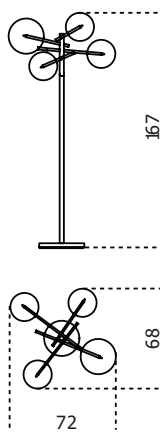

## **Bolle Terra**

2015

Floor lamp with dimmable LED light. Transparent mouth-blown glass spheres. Metal parts in hand burnished brass. Dimmer on the power cable.

Cm (L x W x H)

72 x 68 x 167