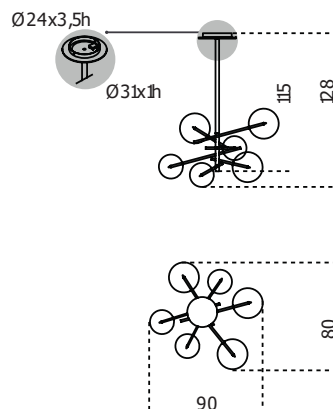

## Bolle

2015

Hanging lamp with dimmable LED light with 6 or 4 transparent mouth-blown glass spheres. Metal parts in hand burnished brass. The height can be customised from a minimum of 85cm (Bolle 6) and 73cm (Bolle 4) to a maximum of 600cm (including lights).

Cm (L x W x H)

Versione con 4 sfere / 4 spheres version

70 x 68 x 128\*

Versione con 6 sfere / 6 spheres version

90 x 80 x 128\*

\*Incluso corpo luminoso / including lights

Inches (L x W x H)

Versione con 4 sfere / 4 spheres version

27<sup>3</sup>/<sub>4</sub> x 27 x 50<sup>1</sup>/<sub>2</sub>

Versione con 6 sfere / 6 spheres version

35<sup>1</sup>/<sub>2</sub> x 31<sup>1</sup>/<sub>2</sub> x 50<sup>1</sup>/<sub>2</sub>

\*Incluso corpo luminoso / including lights