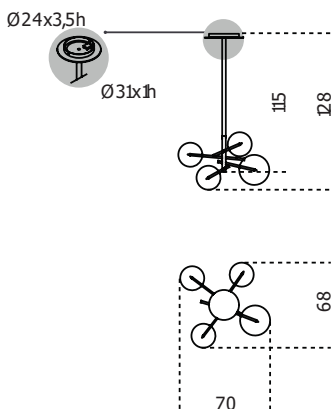

## Bolle

2015

Hanging lamp with dimmable LED light with 6 or 4 transparent mouth-blown glass spheres. Metal parts in hand burnished brass. The height can be customised from a minimum of 85cm (Bolle 6) and 73cm (Bolle 4) to a maximum of 600cm (including lights).

Cm (L x W x H)

Versione con 4 sfere / 4 spheres version

70 x 68 x 128\*

Versione con 6 sfere / 6 spheres version

90 x 80 x 128\*

\*Incluso corpo luminoso / including lights

Inches (L x W x H)

Versione con 4 sfere / 4 spheres version

27<sup>3</sup>/<sub>4</sub> x 27 x 50<sup>1</sup>/<sub>2</sub>

Versione con 6 sfere / 6 spheres version

35<sup>1</sup>/<sub>2</sub> x 31<sup>1</sup>/<sub>2</sub> x 50<sup>1</sup>/<sub>2</sub>

\*Incluso corpo luminoso / including lights