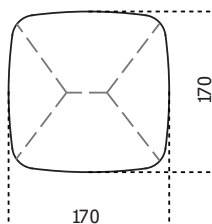

Clema -T

2022

Table in 20mm Arabescato Orobianco Rosso satin marble. Also available in brushed Ceppo di Gré® or brushed Bianco Carrara Gioia marble. "Dark" hand burnished metal details.

Cm (L x W x H)	Inches (L x W x H)
170 x 130 x 74	67 x 51¼ x 29¼
170 x 170 x 74	67 x 67 x 29¼
260 x 130 x 74	102½ x 51¼ x 29¼
260 x 170 x 74	102½ x 67 x 29¼