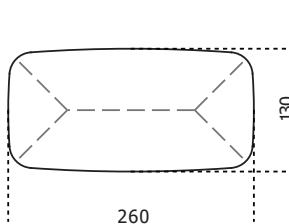

Clema -T

2022

Table in 20mm Arabescato Orobianco Rosso satin marble. Also available in brushed Ceppo di Gré® or brushed Bianco Carrara Gioia marble. "Dark" hand burnished metal details.

Cm (L x W x H)	Inches (L x W x H)
170 x 130 x 74	67 x 51¼ x 29¼
170 x 170 x 74	67 x 67 x 29¼
260 x 130 x 74	102½ x 51¼ x 29¼
260 x 170 x 74	102½ x 67 x 29¼