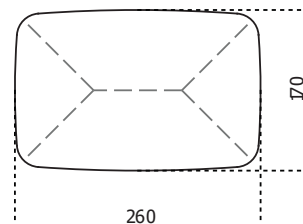

Clema -T

2022

Table in 20mm Arabescato Orobianco Rosso satin marble. Also available in brushed Ceppo di Gré® or brushed Bianco Carrara Gioia marble. "Dark" hand burnished metal details.

Cm (L x W x H)	Inches (L x W x H)
170 x 130 x 74	67 x 51¼ x 29¼
170 x 170 x 74	67 x 67 x 29¼
260 x 130 x 74	102½ x 51¼ x 29¼
260 x 170 x 74	102½ x 67 x 29¼