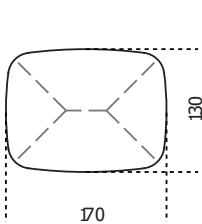

Clema -T

2022

Table in 20mm Arabescato Orobianco Rosso satin marble. Also available in brushed Ceppo di Gré® or brushed Bianco Carrara Gioia marble. "Dark" hand burnished metal details.

Cm (L x W x H)	Inches (L x W x H)
170 x 130 x 74	67 x 51¼ x 29¼
170 x 170 x 74	67 x 67 x 29¼
260 x 130 x 74	102½ x 51¼ x 29¼
260 x 170 x 74	102½ x 67 x 29¼