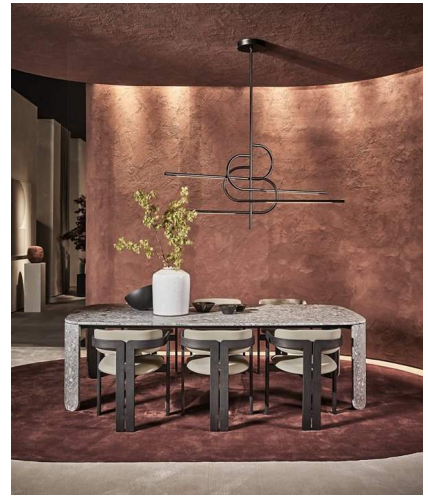

Clema -T

2022

Table in 20mm Arabescato Orobianco Rosso satin marble. Also available in brushed Ceppo di Gré® or brushed Bianco Carrara Gioia marble. "Dark" hand burnished metal details.

Cm (L x W x H)	Inches (L x W x H)
170 x 130 x 74	67 x 51¼ x 29¼
170 x 170 x 74	67 x 67 x 29¼
260 x 130 x 74	102½ x 51¼ x 29¼
260 x 170 x 74	102½ x 67 x 29¼

Finishings

Marble

Bianco Carrara

Ceppo di Gré

Orobico Arabescato Rosso

Metal

"Dark" hand burnished metal