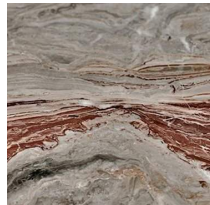

Clema -T

2022

Table in 20mm Arabescato Orobianco Rosso satin marble. Also available in brushed Ceppo di Gré® or brushed Bianco Carrara Gioia marble. "Dark" hand burnished metal details.

Cm (L x W x H)	Inches (L x W x H)
170 x 130 x 74	67 x 51¼ x 29¼
170 x 170 x 74	67 x 67 x 29¼
260 x 130 x 74	102½ x 51¼ x 29¼
260 x 170 x 74	102½ x 67 x 29¼

Finishings

Marble

Bianco Carrara

Ceppo di Gré

Orobico Arabescato Rosso

Metal

"Dark" hand burnished metal