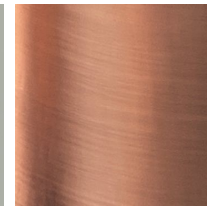

Gallotti&Radice

Haumea

2015

Coffee table with 10mm extralight tempered glass top. 10mm tempered smoked "grigio Italia" glass, on request. Black or white open pore stained ash or rust lacquered wooden base. Central cylinder in bright brass-plated, hand burnished, copper-plated, black chromed, white lacquered or bright nickel-plated metal. Bowl available in bright brass, black chromed brass, bright nickel-plated brass or white lacquered brass. Available in the combinations as per our list below. For XS and S versions: not recommended for positioning on carpet.

Extralight

Metal

Black chrome

Bright brass

Bright nickel-plated
brass

Bright nickel-plated
metal

Coppered brass

Hand burnished brass

White lacquered brass

Wood

Rust

White open pore

Layer Wood

Black open pore