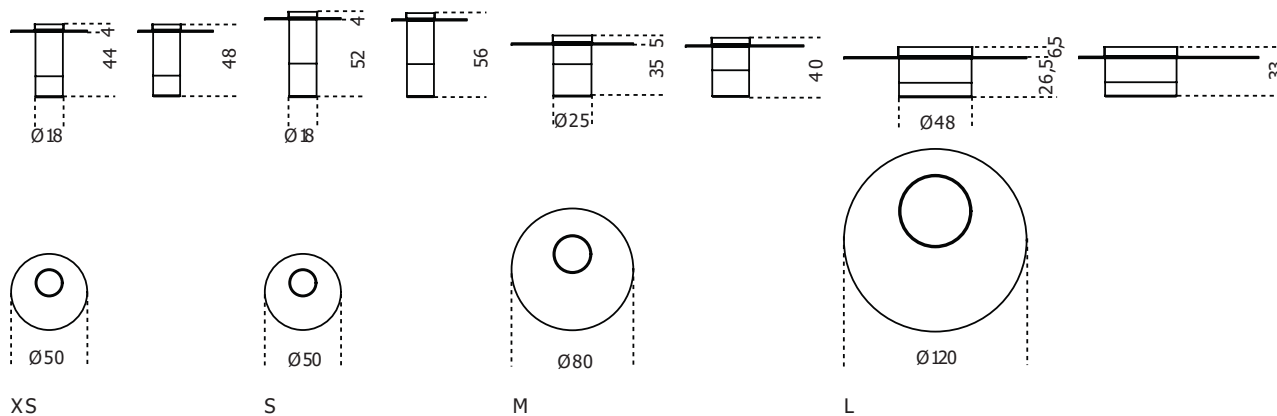

Gallotti&Radice

Haumea

2015

Coffee table with 10mm extralight tempered glass top. 10mm tempered smoked "grigio Italia" glass, on request. Black or white open pore stained ash or rust lacquered wooden base. Central cylinder in bright brass-plated, hand burnished, copper-plated, black chromed, white lacquered or bright nickel-plated metal. Bowl available in bright brass, black chromed brass, bright nickel-plated brass or white lacquered brass. Available in the combinations as per our list below. For XS and S versions: not recommended for positioning on carpet.

Cm (L x W x H)

XS | Ø50 x 48

S | Ø50 x 56

M | Ø80 x 40

L | Ø120 x 33

Finishings

Glass

"Grigio Italia"