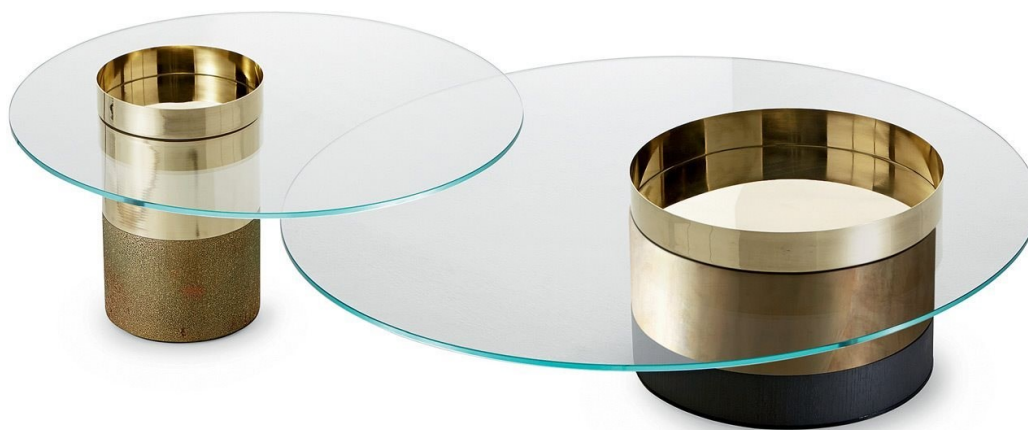

Gallotti&Radice

Haumea

2015

Coffee table with 10mm extralight tempered glass top. 10mm tempered smoked "grigio Italia" glass, on request. Black or white open pore stained ash or rust lacquered wooden base. Central cylinder in bright brass-plated, hand burnished, copper-plated, black chromed, white lacquered or bright nickel-plated metal. Bowl available in bright brass, black chromed brass, bright nickel-plated brass or white lacquered brass. Available in the combinations as per our list below. For XS and S versions: not recommended for positioning on carpet.

Cm (L x W x H)

XS | Ø50 x 48

S | Ø50 x 56

M | Ø80 x 40

L | Ø120 x 33

Finishings

Glass

"Grigio Italia"

White lacquered brass

Wood

Rust

White open pore

Layer Wood

Black open pore