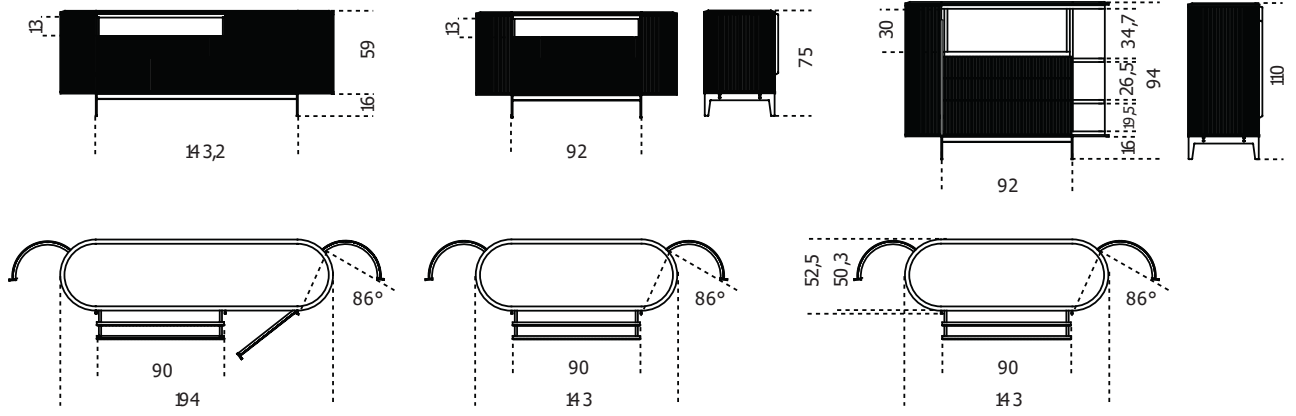

## **Kumi Credenza**

2020

Sideboard with doors, drawers and open module. Also available h110 version with side doors, drawers and unit with flap door with 6mm inside mirrored back. Supplied with inside LED light turned on by sensor as flap door is opened. Structure in black stained open pore wood. Front and sides clad with hand knurled border. Modules with doors supplied with inside wooden shelf. Top available in bevelled natural polished Calacatta Vagli Oro, natural polished Verde Alpi, satin Arabescato Orobico Rosso marble or 6mm thick tempered bright black painted glass. Handles and metal parts lacquered in the “fango” colour.

Cm (L x W x H)	Inches (L x W x H)
143 x 50 x 75	56½ x 19¾ x 29¾
194 x 50 x 75	76½ x 19¾ x 29¾
143 x 50 x 110	56½ x 19¾ x 43½