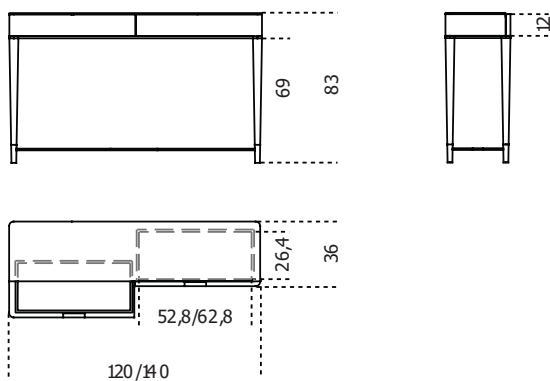

Gallotti&Radice

Tama Console

2016

Console with black open pore stained ash drawers and satin brass lacquered metal parts.
6mm bright liquorice painted tempered glass top.

Cm (L x W x H)	Inches (L x W x H)
120 x 36 x 83	47 $\frac{1}{4}$ x 14 $\frac{1}{4}$ x 32 $\frac{3}{4}$
140 x 36 x 83	55 $\frac{1}{4}$ x 14 $\frac{1}{4}$ x 32 $\frac{3}{4}$