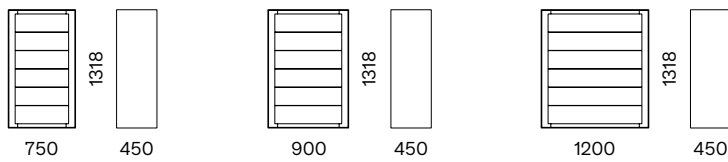

DIMENSIONI / DIMENSIONS (mm)

COMODINI / BEDSIDE TABLES

CASSETTONI / DRESSERS

SETTIMANALE / CHEST OF DRAWERS

TEXTURES

TEXTURE BOOK ↗

FINITURE / FINISHES

SURFACES