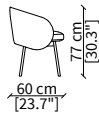

Base: metal Burnished colour.

Cover: in fabric or in leather both fixed.

HUG CHAIR

Design Oscar e Gabriele Buratti

SEDIA / CHAIR

cod. 17930

Poltroncina 57x60xh77 cm / Small armchair 57x60xh77 cm

cod. 17931

Sedia 56x60xh77 cm / Chair 56x60xh77 cm

SGABELLI/ BAR STOOL

cod. 17932

Sgabello basso 57x60xh89 cm / Low bar stool 57x60xh89 cm

cod. 17933

Sgabello alto 57x60xh99 cm / High bar stool 57x60xh99 cm

HUG CHAIR

Design Oscar e Gabriele Buratti