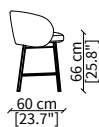

Base: metal Burnished colour.

Cover: in fabric or in leather both fixed.

HUG CHAIR

Design Oscar e Gabriele Buratti

SEDIA / CHAIR

cod. 17930

Poltroncina 57x60xh77 cm / Small armchair 57x60xh77 cm

cod. 17931

Sedia 56x60xh77 cm / Chair 56x60xh77 cm

SGABELLI/ BAR STOOL

cod. 17932

Sgabello basso 57x60xh89 cm / Low bar stool 57x60xh89 cm

cod. 17933

Sgabello alto 57x60xh99 cm / High bar stool 57x60xh99 cm

HUG CHAIR

Design Oscar e Gabriele Buratti