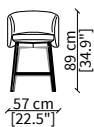

Base: metal Burnished colour.

Cover: in fabric or in leather both fixed.

HUG CHAIR

Design Oscar e Gabriele Buratti

SEDIA / CHAIR

cod. 17930

Poltroncina 57x60xh77 cm / Small armchair 57x60xh77 cm

cod. 17931

Sedia 56x60xh77 cm / Chair 56x60xh77 cm

SGABELLI/ BAR STOOL

cod. 17932

Sgabello basso 57x60xh89 cm / Low bar stool 57x60xh89 cm

cod. 17933

Sgabello alto 57x60xh99 cm / High bar stool 57x60xh99 cm

HUG CHAIR

Design Oscar e Gabriele Buratti